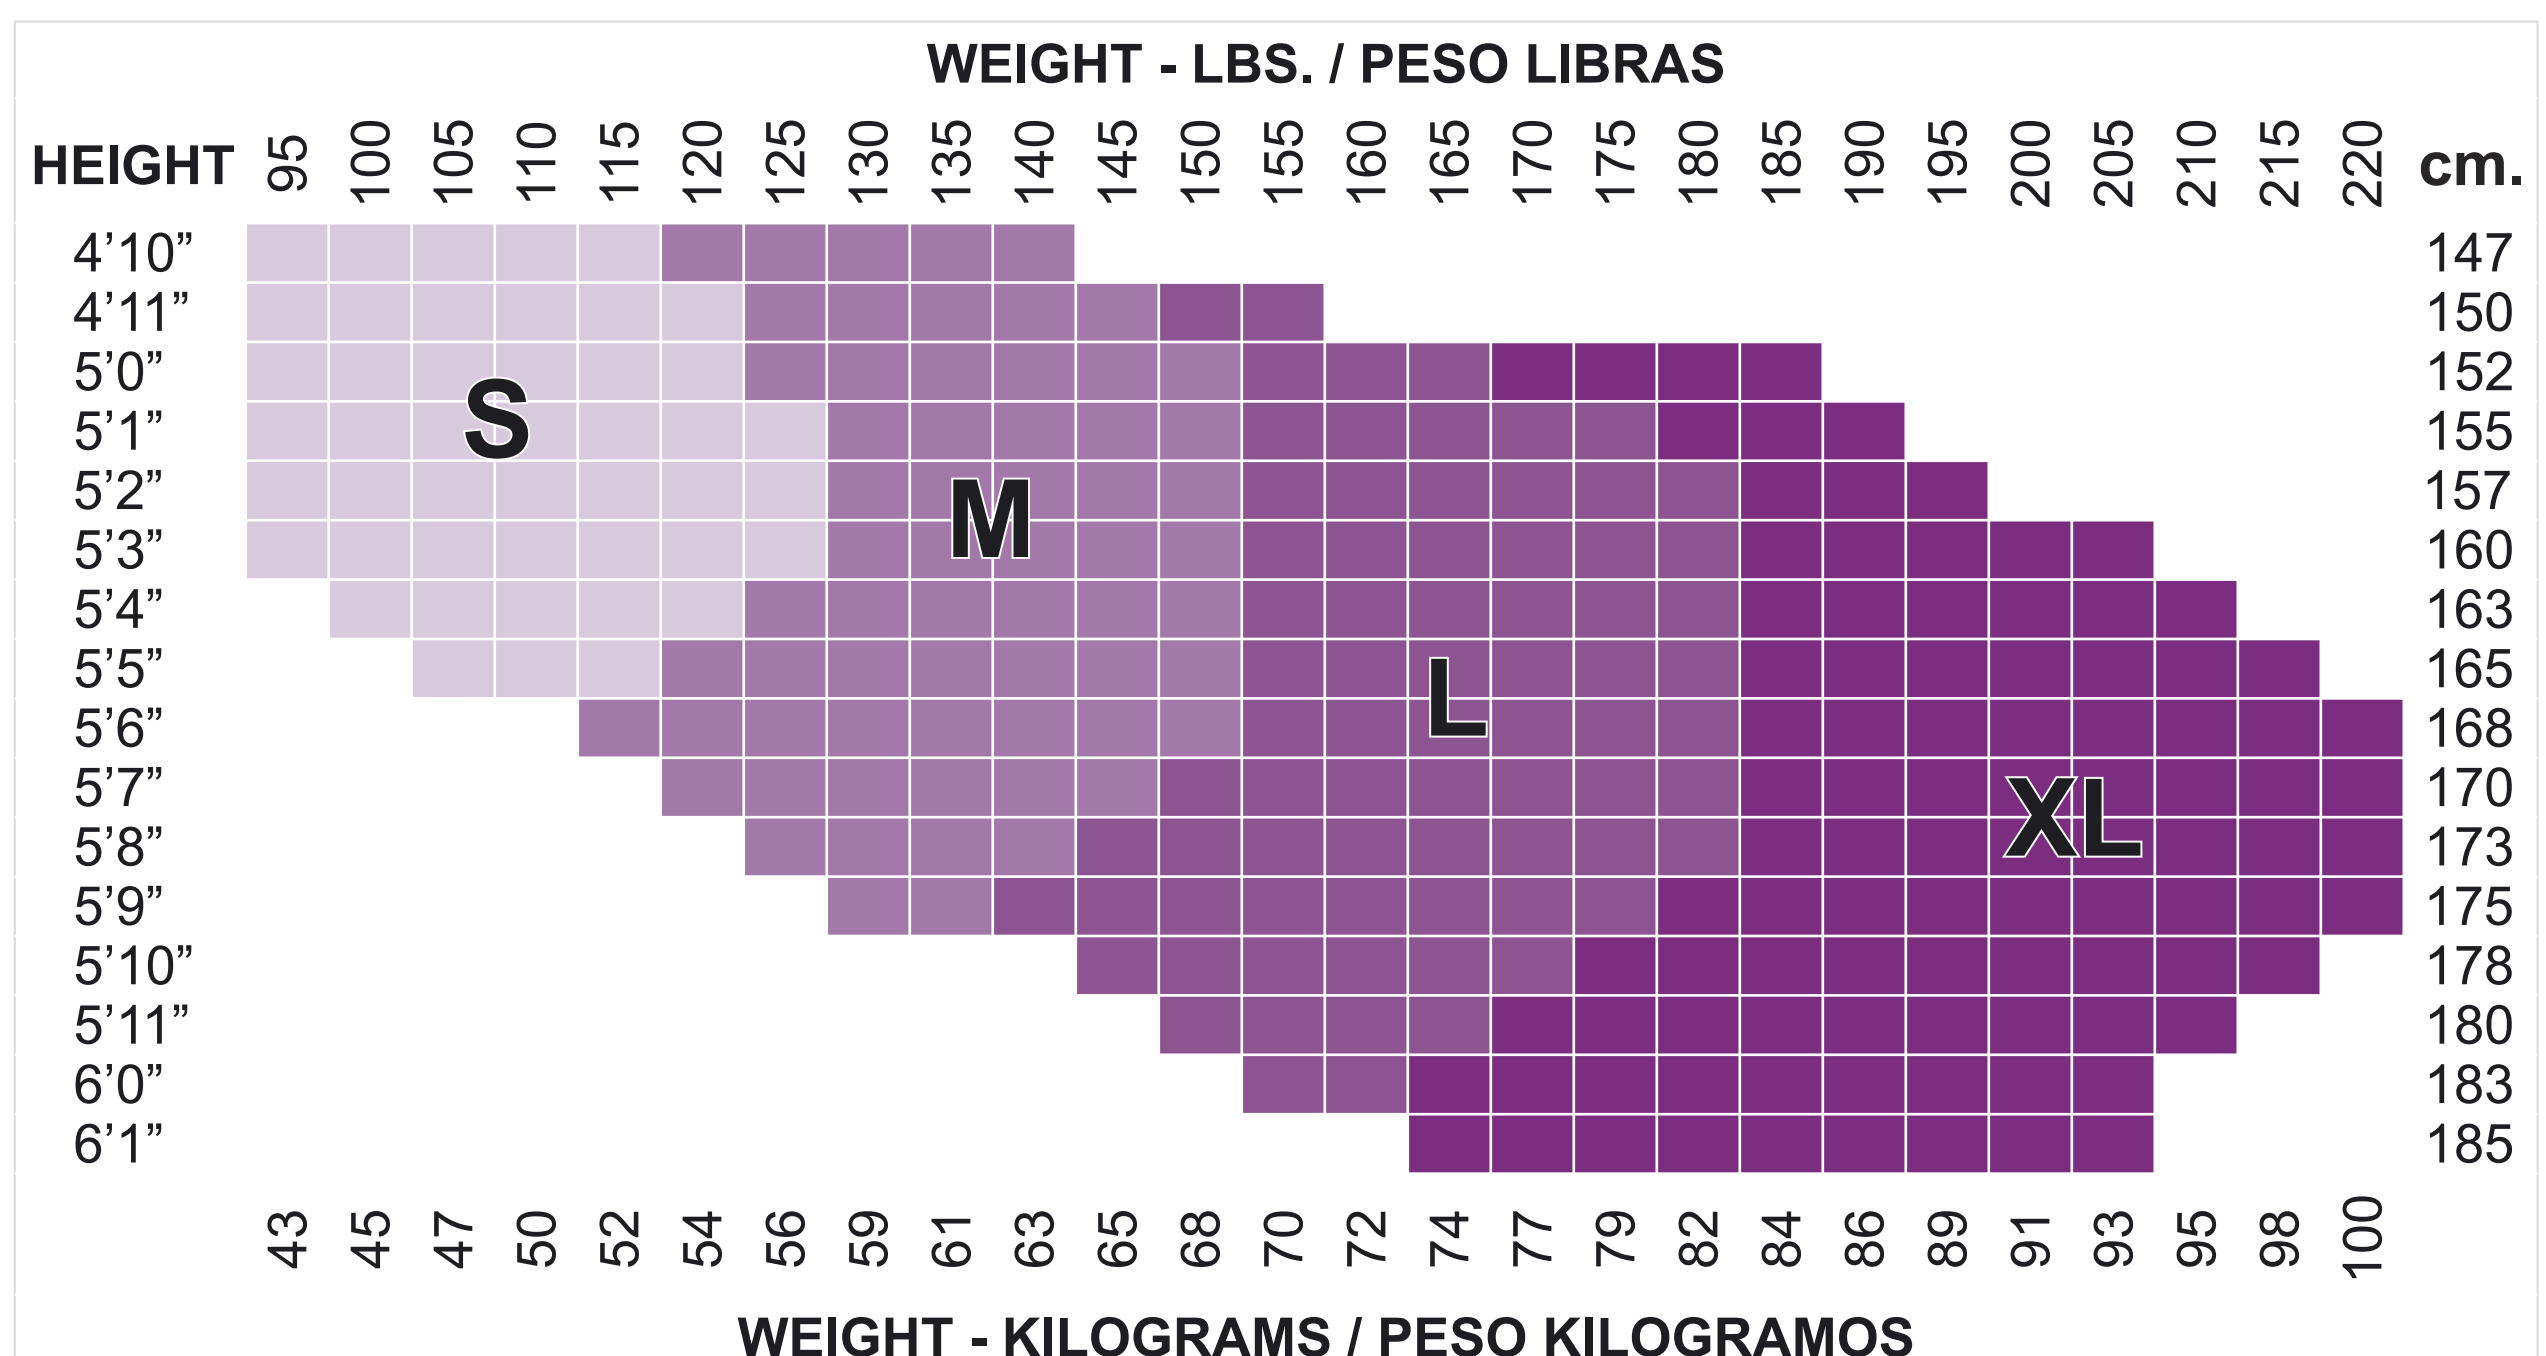

CO'COON / SIZE CHART

WOMAN / REGULAR SIZE

UNIT	BREAST	WAIST	HIPS	YOUR SHAPEWEAR SIZE
IN	30.5 - 33	24 - 26	33.1 - 35	XS
IN	33.5 - 35.5	26.4 - 28.3	35.4 - 37.4	S
IN	35.8 - 37.8	28.7 - 30.7	37.8 - 39.8	M
IN	38.2 - 40.2	31.1 - 33.1	40.2 - 42.1	L
IN	40.6 - 42.5	33.5 - 35.4	42.5 - 44.5	XL

WOMAN / PLUS SIZE

UNIT	BREAST	WAIST	HIPS	YOUR SHAPEWEAR SIZE
IN	42.9 - 46.5	35.8 - 39.4	44.9 - 48.4	2XL
IN	46.9 - 50.4	39.8 - 43.3	48.8 - 52.4	3XL
IN	50.8 - 54.3	43.7 - 47.2	52.8 - 56.3	4XL
IN	54.7 - 58.3	47.6 - 51.2	56.7 - 60.2	5XL

REFERENCES OF LIGHT LINE:

COC1456, COC1490, COC1377, COC1378, COC1695, COC1696

Keep in mind to accurately measure your chest, waist, and hips in orders to find the right fitting size for you.

Important notification: some references are not available in all sizes.